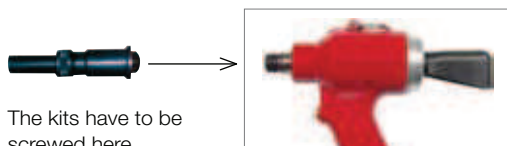

RIV511B Hydropneumatic tool for blind rivets & bolts

Code 4596100

To place RIVLOCK, RIVLOCKGRIP and RIVBLOCK bolts up to Ø 10.0, BOM® up to Ø 8.0 and to place structural blind rivets like MAGNARIV and MONRIV Ø 9.8.

RIV511B features a light aluminium handle, which is connected through a hose to a control unit where the intensifier and the oil tank are located. There is not nail intake.

The kits have to be screwed here.

RIV511B is sold without the front head kit. Kits have to be ordered separately, according to the fasteners to be placed (see head kits).

Technical data and features

Supplying pressure	6 bar
Tensile strength (6 bar)	40000 N
Cylinder stroke	32 mm
Handle weight (without kit)	1.7 Kg
Total weight	28 Kg
Hose length	3.0 m
Booster dimensions (WxDxH)	49.5x39.5x25.0